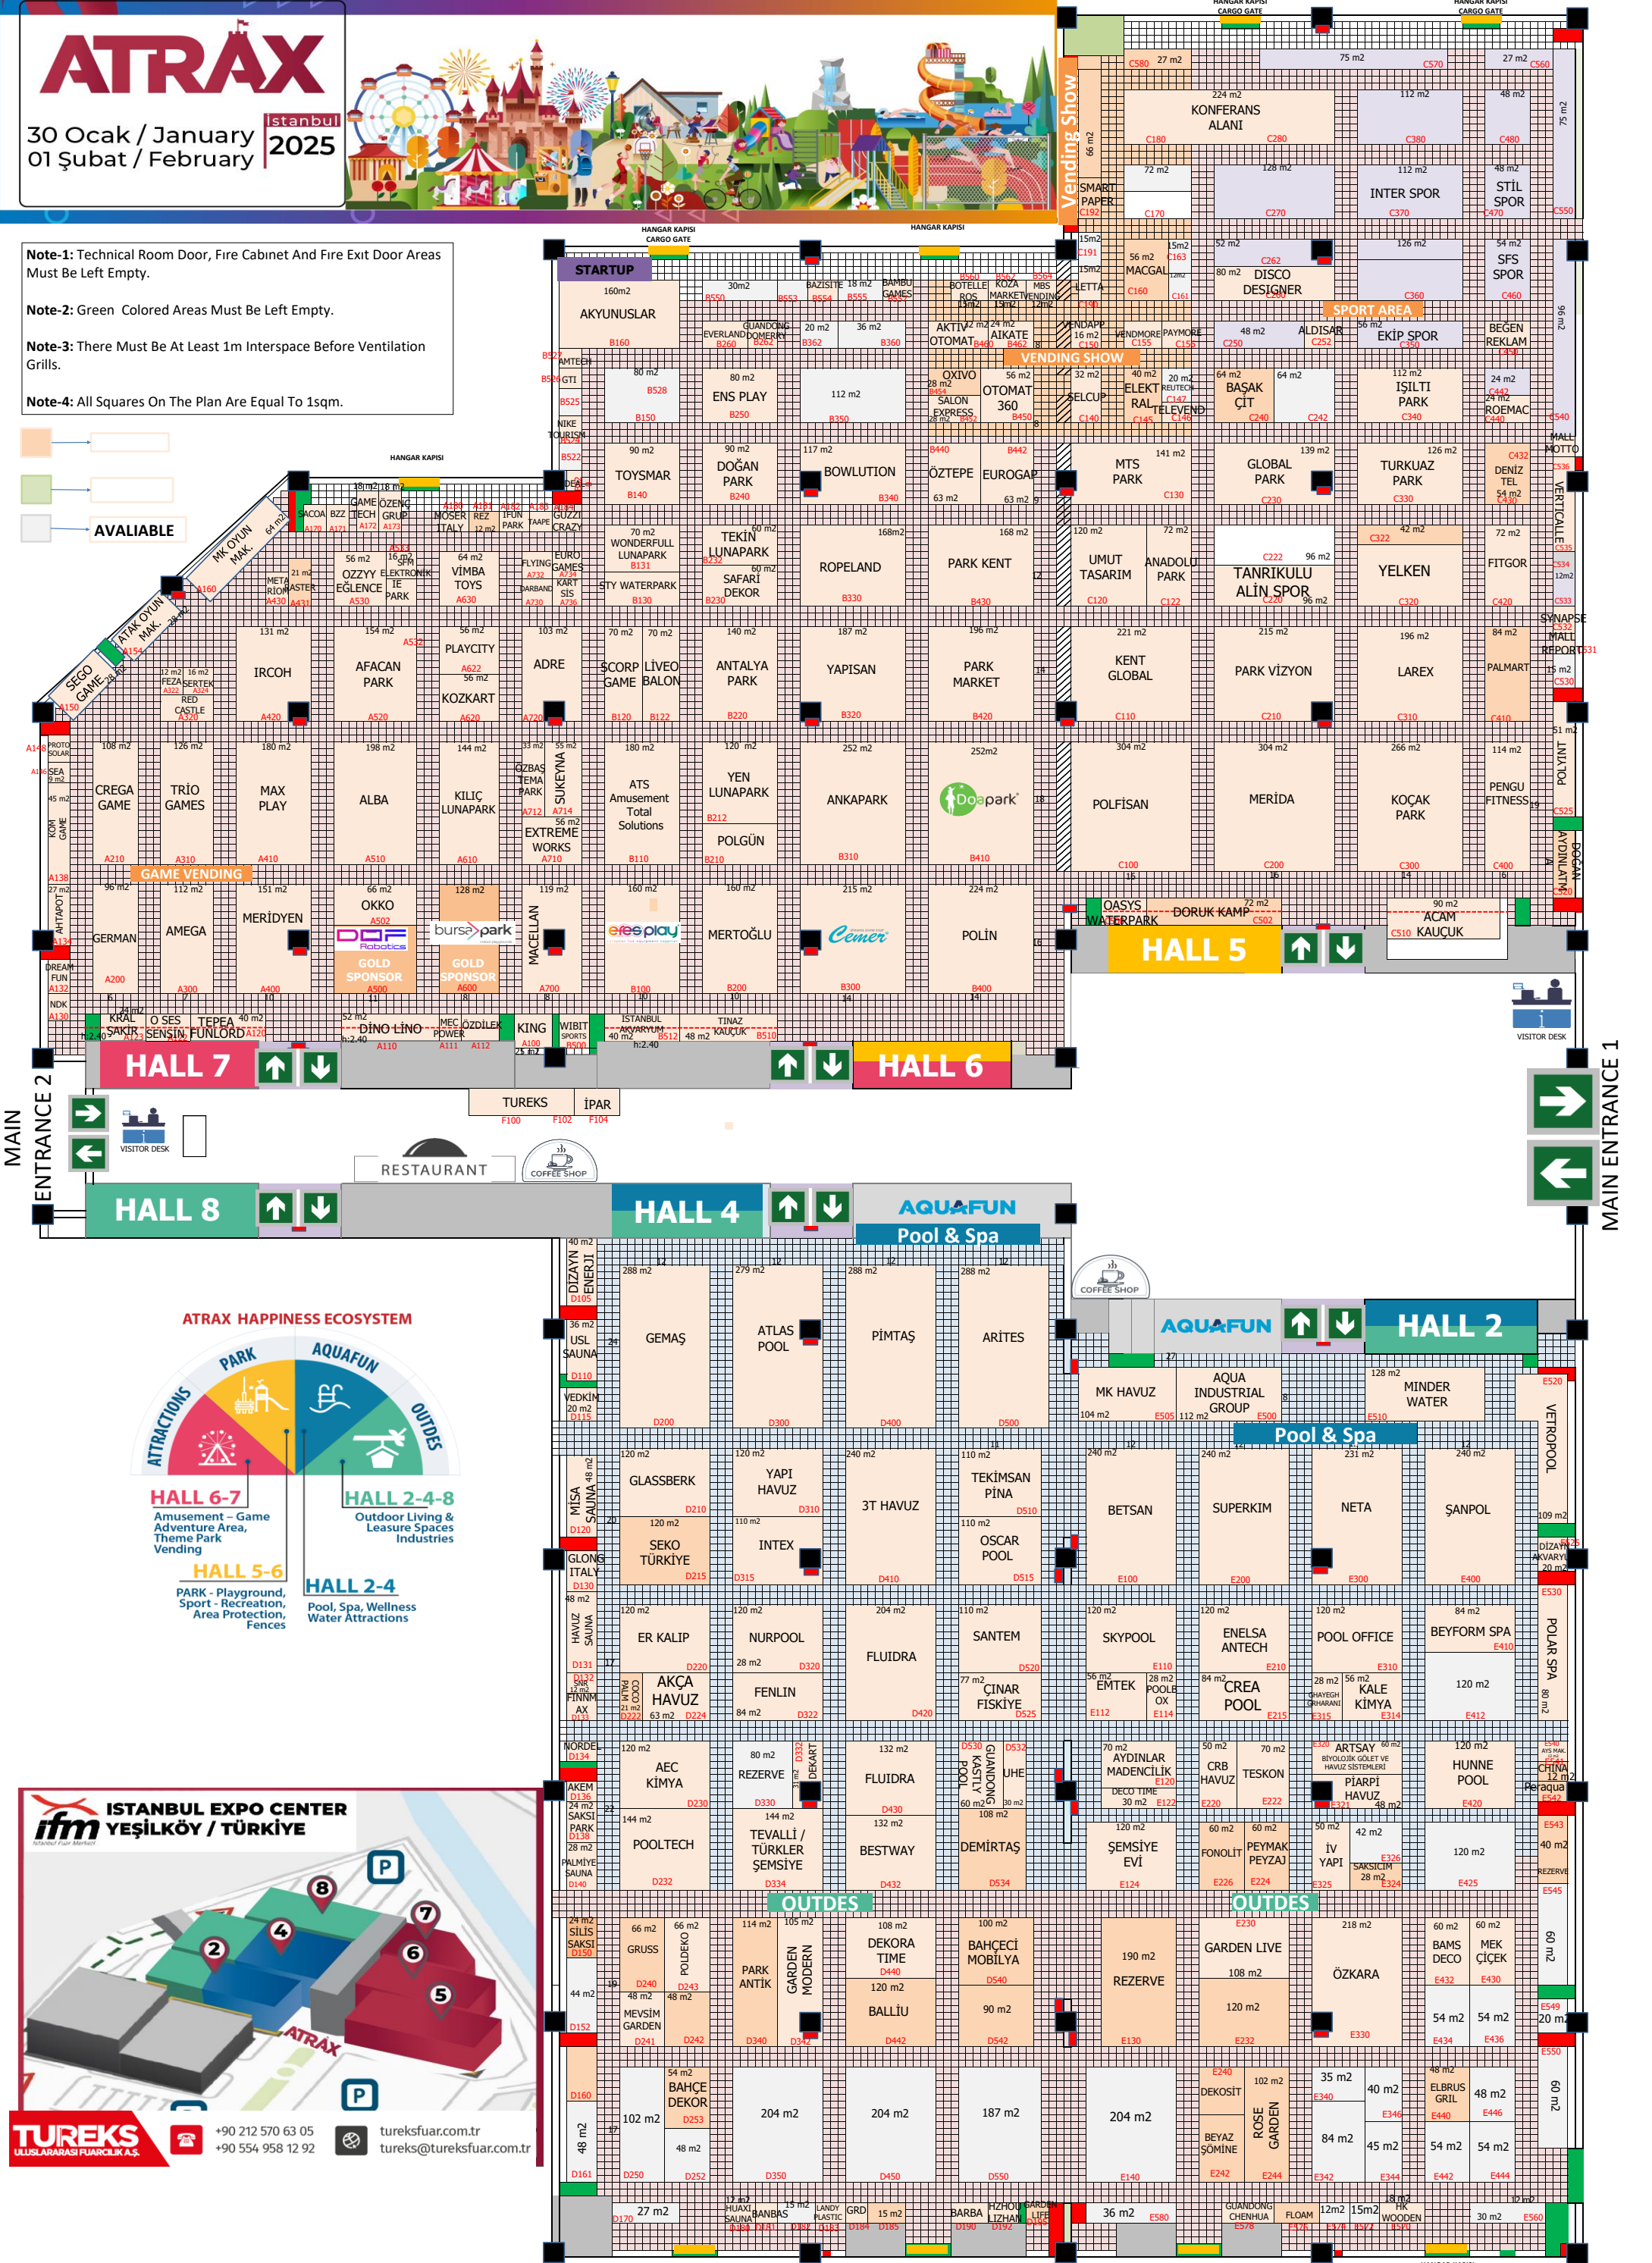

ATRAX

30 Ocak / January
01 Şubat / February

Istanbul
2025

Note-1: Technical Room Door, Fire Cabinet And Fire Exit Door Areas Must Be Left Empty.

Note-2: Green Colored Areas Must Be Left Empty.

Note-3: There Must Be At Least 1m Interspace Before Ventilation Grills.

Note-4: All Squares On The Plan Are Equal To 1sqm.

HALL 6-7
Amusement - Game Adventure Area, Theme Park Vending

HALL 2-4-8
Outdoor Living & Leisure Spaces Industries

HALL 5-6
PARK - Playground, Sport - Recreation, Area Protection, Fences